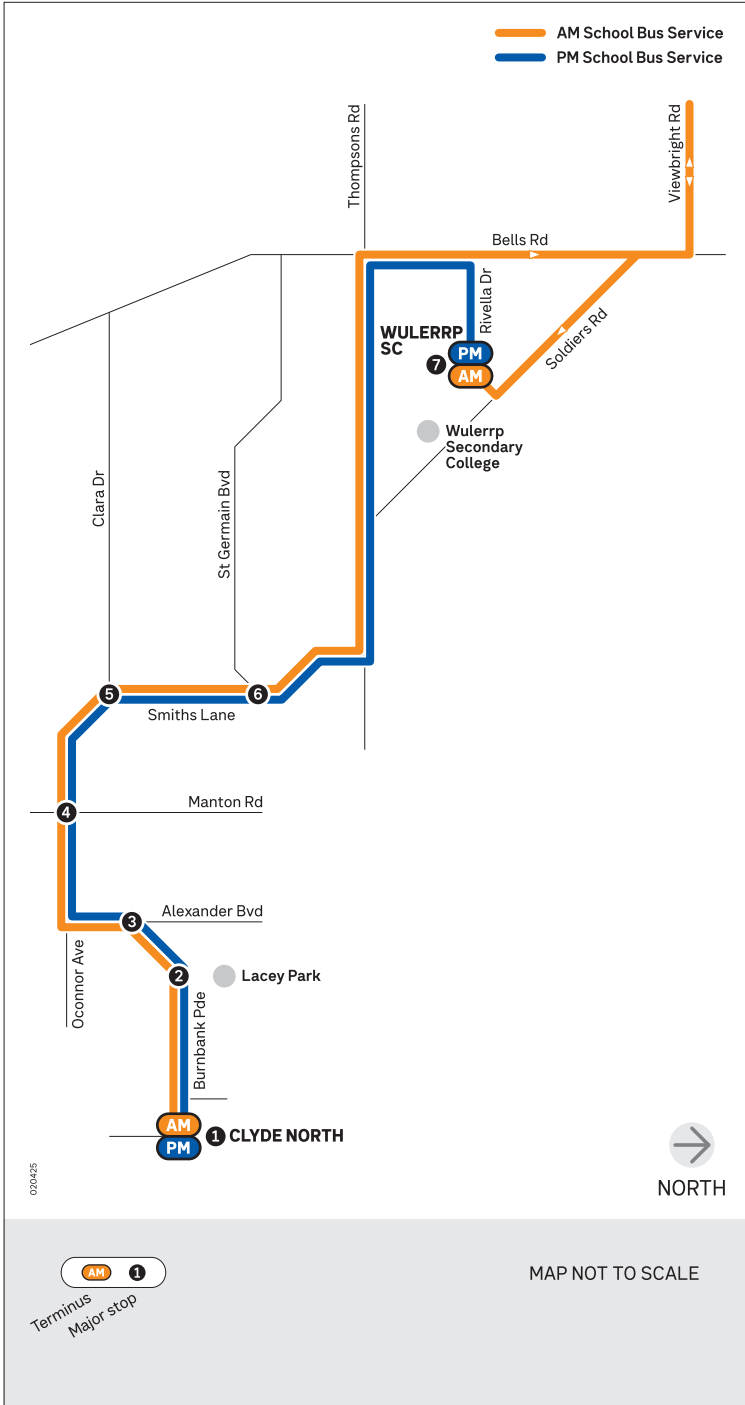

# School bus route

## Clyde North – Wulerrp Secondary College

### Monday to Friday

SCHOOL BUS STOP	AM
1 Homely Ave/Burnbank Pde	8.15
2 Lacey Park	8.15
3 Alexander Bvd/Burnbank Pde	8.18
4 Manton Rd/Oconnor Ave	8.18
5 Clara Dr/Smiths Lane	8.21
6 St Germain Bvd/Smiths Lane	8.23
7 Wulerrp Secondary College	8.35

SCHOOL BUS STOP	PM
7 Wulerrp Secondary College	3.15
6 Parkrise Bvd/Smiths Lane	3.27
5 Oconnor Ave/Smiths Lane	3.29
4 Manton Rd/Oconnor Ave	3.29
3 Alexander Bvd/Burnbank Pde	3.32
2 Lacey Park	3.32
1 Homely Ave/Burnbank Pde	3.35